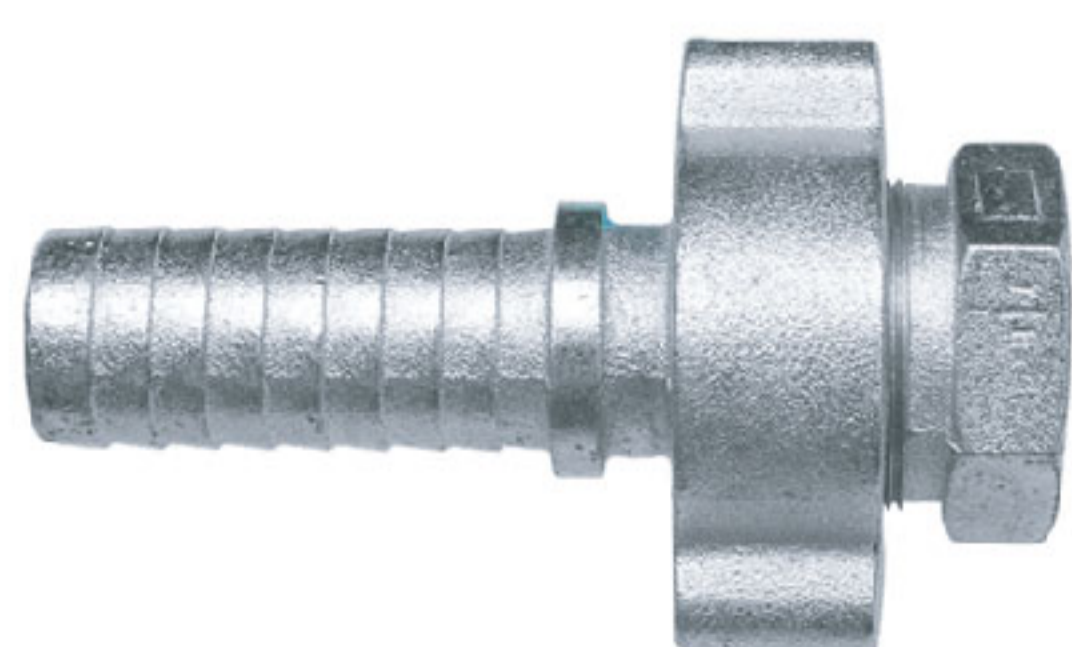

Universal Air Couplings

Oil Resistant Washers
Precise Casting
Superior Sealing Action
Complete Interchangeability

Hose End

Male End(NPT)

Female End(NPT)

Size	Malleable Iron Part No.
3/8"	HE 038
1/2"	HE 050
3/4"	HE 075
1"	HE 100
1/4"	ME 025
3/8"	ME 038
1/2"	ME 050
3/4"	ME 075
1"	ME 100
1/4"	FE 025
3/8"	FE 038
1/2"	FE 050
3/4"	FE 075
1"	FE 100

Universal(Crowfoot) Coupling - 4 Lug

Size Part No.

Malleable Iron Hose End(Plated)

Malleable Iron Male End(NPT)

Malleable Iron Female End(NPT)

1 ^{1/4} "	HE 125
1 ^{1/2} "	HE 150
2"	HE 200
1 ^{1/4} "	ME 125
1 ^{1/2} "	ME 150
2"	ME 200
1 ^{1/4} "	FE 125
1 ^{1/2} "	FE 150
2"	FE 200

Coupling with Female spud
Size: 1^{1/4}", 1^{1/2}", 2"

3-Way Connector Malleable Iron Plated

Universal Gasket for 2 & 4 Leg Couplings