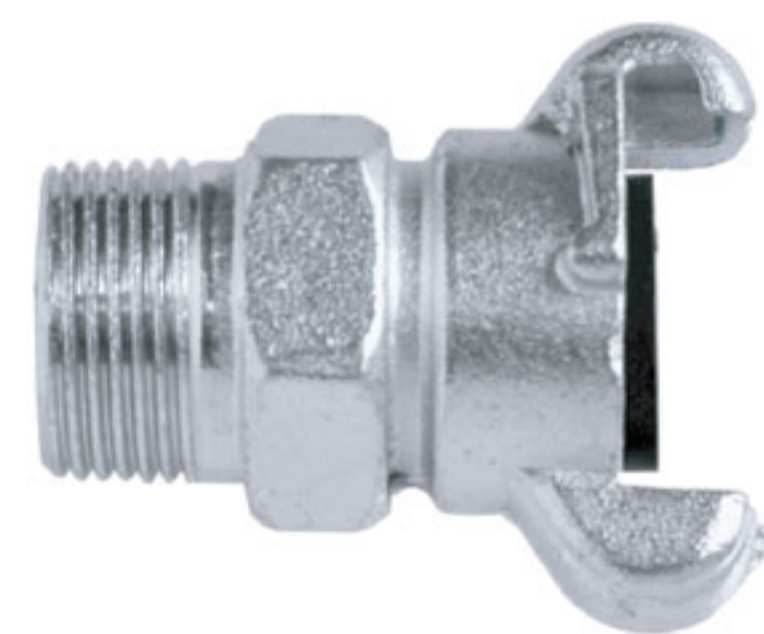

Universal Air Couplings

Oil Resistant Washers
Precise Casting
Superior Sealing Action
Complete Interchangeability

Hose End

Male End(NPT)

Female End(NPT)

Size	Malleable Iron Part No.
3/8"	HE 038
1/2"	HE 050
3/4"	HE 075
1"	HE 100
1/4"	ME 025
3/8"	ME 038
1/2"	ME 050
3/4"	ME 075
1"	ME 100
1/4"	FE 025
3/8"	FE 038
1/2"	FE 050
3/4"	FE 075
1"	FE 100

Universal(Crowfoot) Coupling - 4 Lug

Size Part No.

Malleable Iron Hose End(Plated)

Malleable Iron Male End(NPT)

Malleable Iron Female End(NPT)

1 ^{1/4} "	HE 125
1 ^{1/2} "	HE 150
2"	HE 200
1 ^{1/4} "	ME 125
1 ^{1/2} "	ME 150
2"	ME 200
1 ^{1/4} "	FE 125
1 ^{1/2} "	FE 150
2"	FE 200

Coupling with Female spud
Size: 1^{1/4}", 1^{1/2}", 2"

3-Way Connector Malleable Iron Plated

Universal Gasket for 2 & 4 Leg Couplings