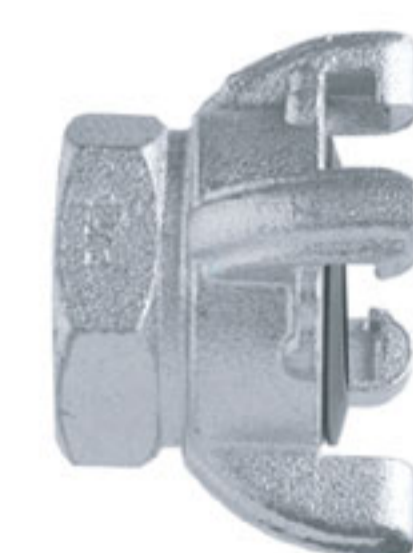

Universal Air Couplings

Oil Resistant Washers
Precise Casting
Superior Sealing Action
Complete Interchangeability

Hose End

Male End(NPT)

Female End(NPT)

Size	Malleable Iron Part No.
3/8"	HE 038
1/2"	HE 050
3/4"	HE 075
1"	HE 100
1/4"	ME 025
3/8"	ME 038
1/2"	ME 050
3/4"	ME 075
1"	ME 100
1/4"	FE 025
3/8"	FE 038
1/2"	FE 050
3/4"	FE 075
1"	FE 100

Universal(Crowfoot) Coupling - 4 Lug

Size Part No.

Malleable Iron Hose End(Plated)

Malleable Iron Male End(NPT)

Malleable Iron Female End(NPT)

1 ^{1/4} "	HE 125
1 ^{1/2} "	HE 150
2"	HE 200
1 ^{1/4} "	ME 125
1 ^{1/2} "	ME 150
2"	ME 200
1 ^{1/4} "	FE 125
1 ^{1/2} "	FE 150
2"	FE 200

Coupling with Female spud
Size: 1^{1/4}", 1^{1/2}", 2"

3-Way Connector Malleable Iron Plated

Universal Gasket for 2 & 4 Leg Couplings