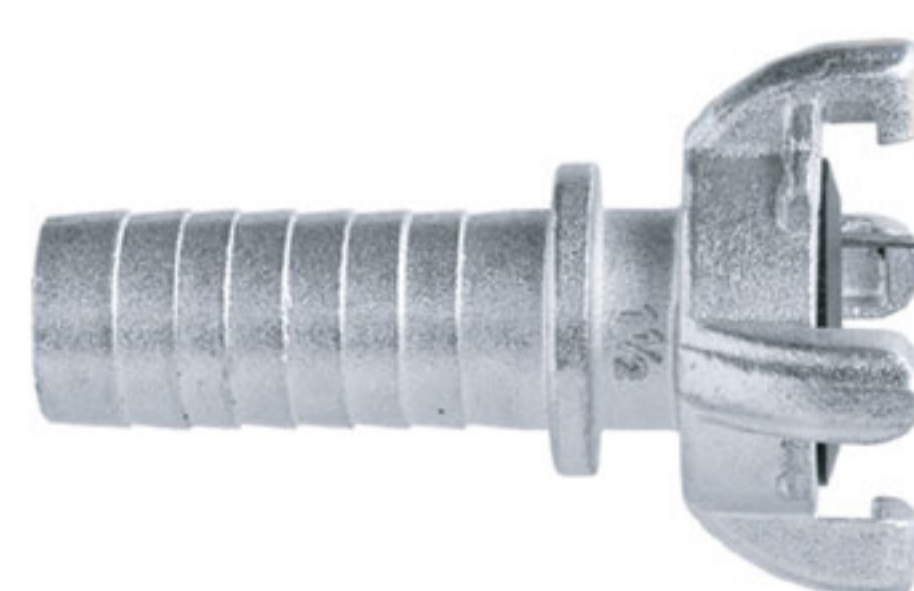

Universal Air Couplings

Oil Resistant Washers
Precise Casting
Superior Sealing Action
Complete Interchangeability

Hose End

Male End(NPT)

Female End(NPT)

Size	Malleable Iron Part No.
3/8"	HE 038
1/2"	HE 050
3/4"	HE 075
1"	HE 100
1/4"	ME 025
3/8"	ME 038
1/2"	ME 050
3/4"	ME 075
1"	ME 100
1/4"	FE 025
3/8"	FE 038
1/2"	FE 050
3/4"	FE 075
1"	FE 100

Universal(Crowfoot) Coupling - 4 Lug

Size Part No.

Malleable Iron Hose End(Plated)

Malleable Iron Male End(NPT)

Malleable Iron Female End(NPT)

1 ^{1/4} "	HE 125
1 ^{1/2} "	HE 150
2"	HE 200
1 ^{1/4} "	ME 125
1 ^{1/2} "	ME 150
2"	ME 200
1 ^{1/4} "	FE 125
1 ^{1/2} "	FE 150
2"	FE 200

Coupling with Female spud
Size: 1^{1/4}", 1^{1/2}", 2"

3-Way Connector Malleable Iron Plated

Universal Gasket for 2 & 4 Leg Couplings