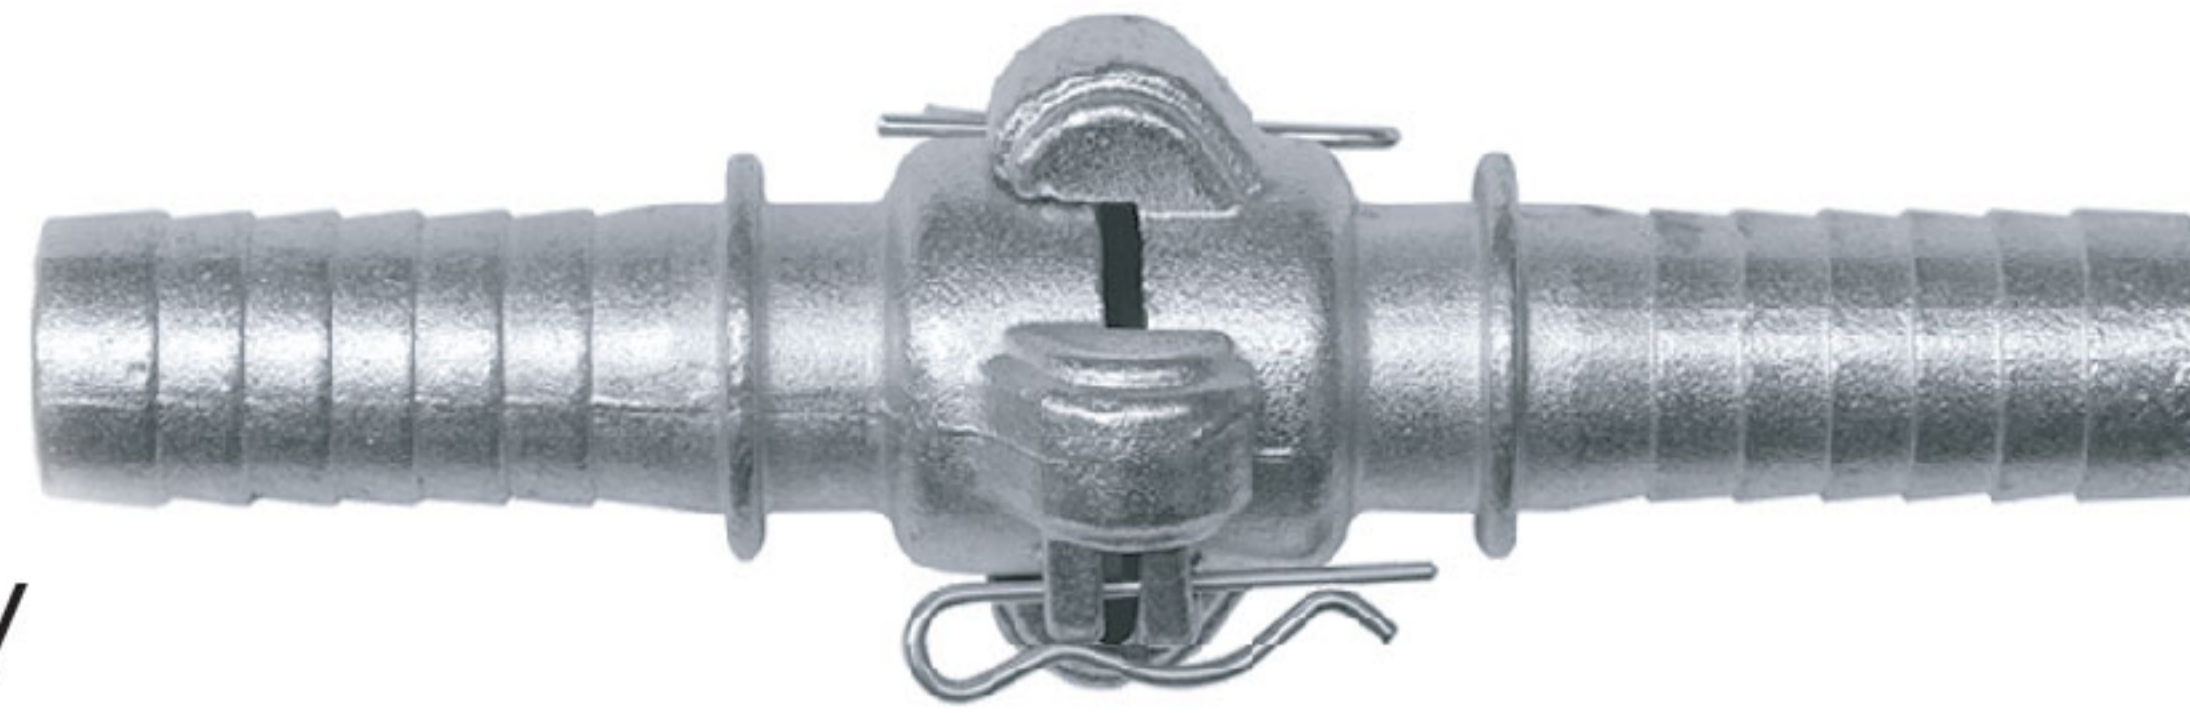

Universal Air Couplings

Oil Resistant Washers
Precise Casting
Superior Sealing Action
Complete Interchangeability

Hose End

Male End(NPT)

Female End(NPT)

Size	Malleable Iron Part No.
3/8"	HE 038
1/2"	HE 050
3/4"	HE 075
1"	HE 100
1/4"	ME 025
3/8"	ME 038
1/2"	ME 050
3/4"	ME 075
1"	ME 100
1/4"	FE 025
3/8"	FE 038
1/2"	FE 050
3/4"	FE 075
1"	FE 100

Universal(Crowfoot) Coupling - 4 Lug

Size Part No.

Malleable Iron Hose End(Plated)

Malleable Iron Male End(NPT)

Malleable Iron Female End(NPT)

1 ^{1/4} "	HE 125
1 ^{1/2} "	HE 150
2"	HE 200
1 ^{1/4} "	ME 125
1 ^{1/2} "	ME 150
2"	ME 200
1 ^{1/4} "	FE 125
1 ^{1/2} "	FE 150
2"	FE 200

Coupling with Female spud
Size: 1^{1/4}", 1^{1/2}", 2"

3-Way Connector Malleable Iron Plated

Universal Gasket for 2 & 4 Leg Couplings